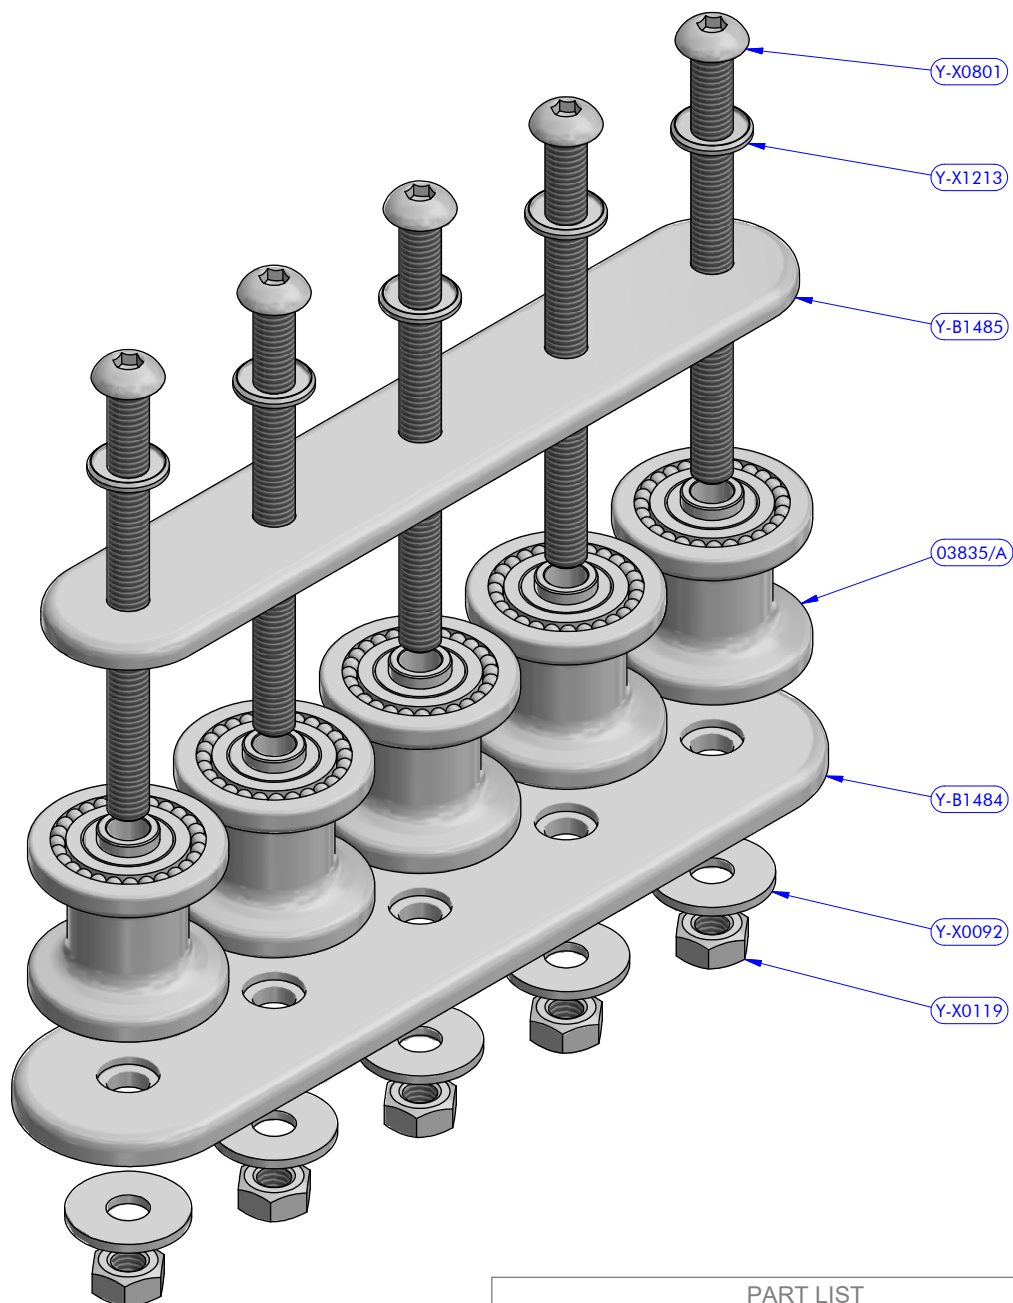

Sheave assy  
code 03835/A

PART LIST			
CODE	DESCRIPTION	MATERIAL	Q.TY
03835/A	Sheave	Various	5
Y-B1484	Lower cheekplate	Aluminium	1
Y-B1485	Upper cheekplate	Aluminium	1
Y-X0092	Washer	S.Steel	5
Y-X0119	Nut	S.Steel	5
Y-X0801	Screw	S.Steel	5
Y-X1213	Washer	Plastic	5

**antal**

Organizers

V-Grip organizer

**525.042**

15/04/2020

00

FAMILY

ARTICLE

DATE

REV.

DESCRIPTION

Exploded view

MODEL CODE

DWG N.

20041502

1 / 1